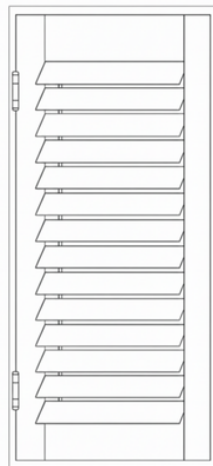

SF15 Walnut

SF16 Cedar

Slat Sizes & Tilt Rods

Slat Sizes:

64 mm

76 mm

89 mm

Tilt Rods:

Hidden tilt rod

This type of tilt rod is completely hidden inside the tile of the shutter panel.

Clearview tilt rod

A control rod for the shutter that is positioned behind the slats, not visible from the front.