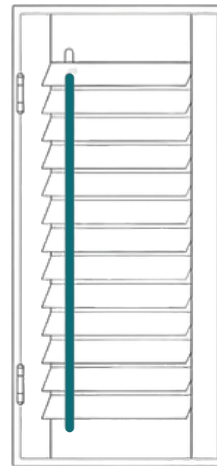

SF15 Walnut

SF16 Cedar

Slat Sizes & Tilt Rods

Slat Sizes:

64 mm

76 mm

89 mm

Tilt Rods:

Hidden tilt rod

This type of tilt rod is completely hidden inside the tile of the shutter panel.

Clearview tilt rod

A control rod for the shutter that is positioned behind the slats, not visible from the front.

Offset tilt rod

An offset tilt rod is a tilt rod placed to the side of the shutter panel, instead of the center.

Central tilt rod

This type is a vertical tilt rod mounted down the center of shutter slats.