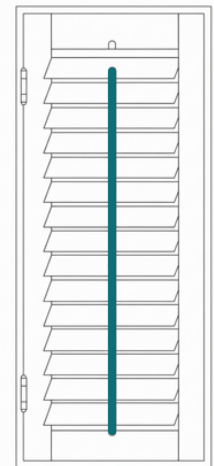

Hidden tilt rod

This type of tilt rod is completely hidden inside the tile of the shutter panel.

Clearview tilt rod

A control rod for the shutter that is positioned behind the slats, not visible from the front.

Offset tilt rod

An offset tilt rod is a tilt rod placed to the side of the shutter panel, instead of the center.

Central tilt rod

This type is a vertical tilt rod mounted down the center of shutter slats.