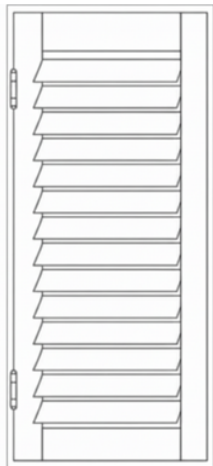

SF15 Walnut

SF16 Cedar

Slat Sizes & Tilt Rods

Slat Sizes:

64 mm

76 mm

89 mm

Tilt Rods:

Hidden tilt rod

This type of tilt rod is completely hidden inside the tile of the shutter panel.

Clearview tilt rod

A control rod for the shutter that is positioned behind the slats, not visible from the front.