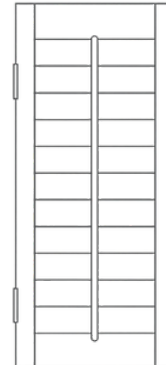

SF15 Walnut

SF16 Cedar

Slat Sizes & Tilt Rods

Slat Sizes:

64 mm

76 mm

89 mm

Tilt Rods:

Hidden tilt rod

This type of tilt rod is completely hidden inside the tile of the shutter panel.

Clearview tilt rod

A control rod for the shutter that is positioned behind the slats, not visible from the front.